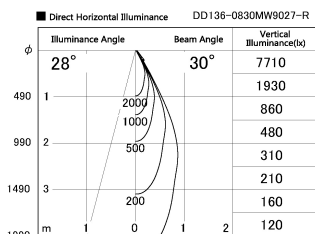

Item no. DD136-0830MW9027-R

Series Name: Cledy versa R-G Antiglare
(DD136-AG-R)

Installation	Recessed mount
Type	Cledy versa R-G Antiglare (DD136-AG-R)
Fixture wattage	7.5W
Beam angle	30deg
Color Temp.	2700K
CRI	Ra>90
Luminous	620 lm
Body	Die-cast aluminum alloy
Body finish	N/A
Trim finish	White
Reflector finish	Mirror
IP Rate	IP20
Light source	COB module
Input Voltage	AC220~240V
Dimming Type	Non-Dimmable
Certificate	CE, CCC
Cut Hole	100mm