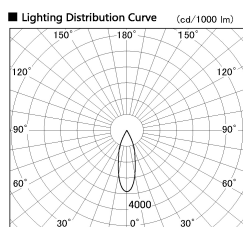

Item no. DD136-0830MW9027-R

Series Name: Cledy versa R-G Antiglare
(DD136-AG-R)

Installation	Recessed mount
Type	Cledy versa R-G Antiglare (DD136-AG-R)
Fixture wattage	7.5W
Beam angle	30deg
Color Temp.	2700K
CRI	Ra>90
Luminous	620 lm
Body	Die-cast aluminum alloy
Body finish	N/A
Trim finish	White
Reflector finish	Mirror
IP Rate	IP20
Light source	COB module
Input Voltage	AC220~240V
Dimming Type	Non-Dimmable
Certificate	CE, CCC
Cut Hole	100mm