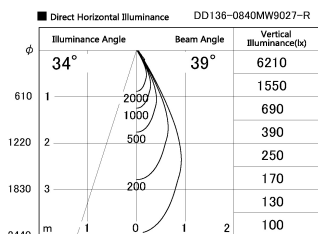

Item no. DD136-0840MW9027-R

Series Name: Cledy versa R-G Antiglare
(DD136-AG-R)

Installation	Recessed mount
Type	Cledy versa R-G Antiglare (DD136-AG-R)
Fixture wattage	7.5W
Beam angle	39deg
Color Temp.	2700K
CRI	Ra>90
Luminous	629 lm
Body	Die-cast aluminum alloy
Body finish	N/A
Trim finish	White
Reflector finish	Mirror
IP Rate	IP20
Light source	COB module
Input Voltage	AC220~240V
Dimming Type	Non-Dimmable
Certificate	CE, CCC
Cut Hole	100mm