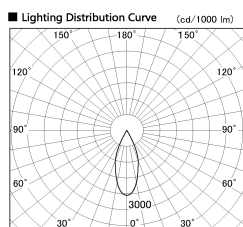

Item no. DD136-0840MW9027-R

Series Name: Cledy versa R-G Antiglare
(DD136-AG-R)

Installation	Recessed mount
Type	Cledy versa R-G Antiglare (DD136-AG-R)
Fixture wattage	7.5W
Beam angle	39deg
Color Temp.	2700K
CRI	Ra>90
Luminous	629 lm
Body	Die-cast aluminum alloy
Body finish	N/A
Trim finish	White
Reflector finish	Mirror
IP Rate	IP20
Light source	COB module
Input Voltage	AC220~240V
Dimming Type	Non-Dimmable
Certificate	CE, CCC
Cut Hole	100mm