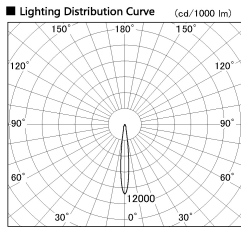

Item no. DD136-3515MW9030-R

Series Name: Cledy versa R-G Antiglare  
(DD136-AG-R)

■ Direct Horizontal Illuminance DD136-3515MW9030-R

φ	Illuminance Angle	Beam Angle	Vertical Illuminance (lx)
190	11°	12°	126090
1			31520
			14010
380			7880
2			5040
570			3500
3			2570
770	m	1 0 1 2	1970

Installation	Recessed mount
Type	Cledy versa R-G Antiglare (DD136-AG-R)
Fixture wattage	36W
Beam angle	12 deg
Color Temp.	3000K
CRI	Ra>90
Luminous	2973 lm
Body	Die-cast aluminum alloy
Body finish	N/A
Trim finish	White
Reflector finish	Mirror
IP Rate	IP20
Light source	COB module
Input Voltage	AC220~240V
Dimming Type	Non-Dimmable
Certificate	CE, CCC
Cut Hole	150mm