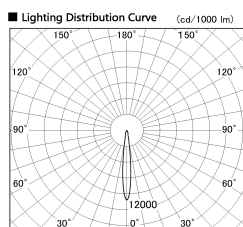

Item no. DD136-3515MW9030-R

Series Name: Cledy versa R-G Antiglare  
(DD136-AG-R)

■ Direct Horizontal Illuminance DD136-3515MW9030-R

φ	Illuminance Angle	Beam Angle	Vertical Illuminance (lx)
190	11°	12°	126090
1			31520
			14010
380			7880
2			5040
570			3500
3			2570
770	m	1 0 1 2	1970

Installation	Recessed mount
Type	Cledy versa R-G Antiglare (DD136-AG-R)
Fixture wattage	36W
Beam angle	12 deg
Color Temp.	3000K
CRI	Ra>90
Luminous	2973 lm
Body	Die-cast aluminum alloy
Body finish	N/A
Trim finish	White
Reflector finish	Mirror
IP Rate	IP20
Light source	COB module
Input Voltage	AC220~240V
Dimming Type	Non-Dimmable
Certificate	CE, CCC
Cut Hole	150mm