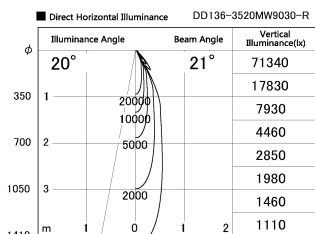

Item no. DD136-3520MW9030-R

Series Name: Cledy versa R-G Antiglare
(DD136-AG-R)

Installation	Recessed mount
Type	Cledy versa R-G Antiglare (DD136-AG-R)
Fixture wattage	36W
Beam angle	21 deg
Color Temp.	3000K
CRI	Ra>90
Luminous	3537 lm
Body	Die-cast aluminum alloy
Body finish	N/A
Trim finish	White
Reflector finish	Mirror
IP Rate	IP20
Light source	COB module
Input Voltage	AC220~240V
Dimming Type	Non-Dimmable
Certificate	CE, CCC
Cut Hole	150mm