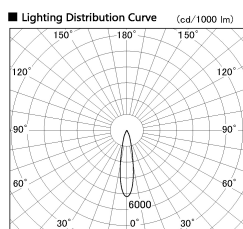

Item no. DD136-3520MW9030-R

Series Name: Cledy versa R-G Antiglare
(DD136-AG-R)

Installation	Recessed mount
Type	Cledy versa R-G Antiglare (DD136-AG-R)
Fixture wattage	36W
Beam angle	21 deg
Color Temp.	3000K
CRI	Ra>90
Luminous	3537 lm
Body	Die-cast aluminum alloy
Body finish	N/A
Trim finish	White
Reflector finish	Mirror
IP Rate	IP20
Light source	COB module
Input Voltage	AC220~240V
Dimming Type	Non-Dimmable
Certificate	CE, CCC
Cut Hole	150mm