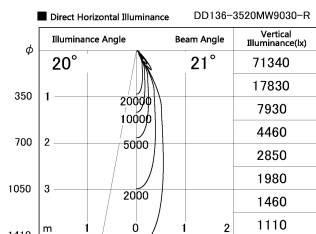

Item no. DD136-3520MW9030-R

Series Name: Cledy versa R-G Antiglare  
(DD136-AG-R)

Installation	Recessed mount
Type	Cledy versa R-G Antiglare (DD136-AG-R)
Fixture wattage	36W
Beam angle	21 deg
Color Temp.	3000K
CRI	Ra>90
Luminous	3537 lm
Body	Die-cast aluminum alloy
Body finish	N/A
Trim finish	White
Reflector finish	Mirror
IP Rate	IP20
Light source	COB module
Input Voltage	AC220~240V
Dimming Type	Non-Dimmable
Certificate	CE, CCC
Cut Hole	150mm