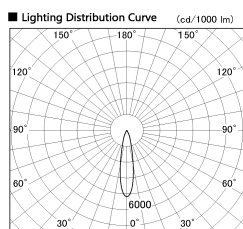

Item no. DD136-3520MW9030-R

Series Name: Cledy versa R-G Antiglare  
(DD136-AG-R)

Installation	Recessed mount
Type	Cledy versa R-G Antiglare (DD136-AG-R)
Fixture wattage	36W
Beam angle	21 deg
Color Temp.	3000K
CRI	Ra>90
Luminous	3537 lm
Body	Die-cast aluminum alloy
Body finish	N/A
Trim finish	White
Reflector finish	Mirror
IP Rate	IP20
Light source	COB module
Input Voltage	AC220~240V
Dimming Type	Non-Dimmable
Certificate	CE, CCC
Cut Hole	150mm