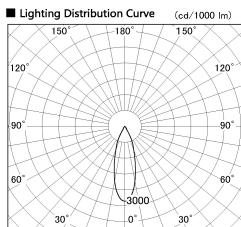

Item no. DD136-3530MW9030-R

Series Name: Cledy versa R-G Antiglare  
(DD136-AG-R)

Installation	Recessed mount
Type	Cledy versa R-G Antiglare (DD136-AG-R)
Fixture wattage	36W
Beam angle	31 deg
Color Temp.	3000K
CRI	Ra>90
Luminous	3508 lm
Body	Die-cast aluminum alloy
Body finish	N/A
Trim finish	White
Reflector finish	Mirror
IP Rate	IP20
Light source	COB module
Input Voltage	AC220~240V
Dimming Type	Non-Dimmable
Certificate	CE, CCC
Cut Hole	150mm