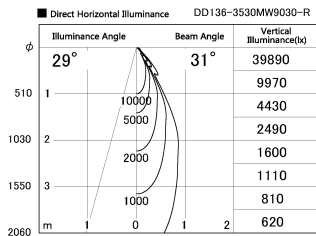

Item no. DD136-3530MW9030-R

Series Name: Cledy versa R-G Antiglare  
(DD136-AG-R)

Installation	Recessed mount
Type	Cledy versa R-G Antiglare (DD136-AG-R)
Fixture wattage	36W
Beam angle	31 deg
Color Temp.	3000K
CRI	Ra>90
Luminous	3508 lm
Body	Die-cast aluminum alloy
Body finish	N/A
Trim finish	White
Reflector finish	Mirror
IP Rate	IP20
Light source	COB module
Input Voltage	AC220~240V
Dimming Type	Non-Dimmable
Certificate	CE, CCC
Cut Hole	150mm