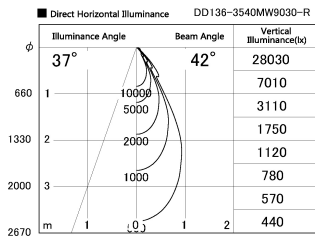

Item no. DD136-3540MW9030-R

Series Name: Cledy versa R-G Antiglare
(DD136-AG-R)

Installation	Recessed mount
Type	Cledy versa R-G Antiglare (DD136-AG-R)
Fixture wattage	36W
Beam angle	42 deg
Color Temp.	3000K
CRI	Ra>90
Luminous	3478 lm
Body	Die-cast aluminum alloy
Body finish	N/A
Trim finish	White
Reflector finish	Mirror
IP Rate	IP20
Light source	COB module
Input Voltage	AC220~240V
Dimming Type	Non-Dimmable
Certificate	CE, CCC
Cut Hole	150mm