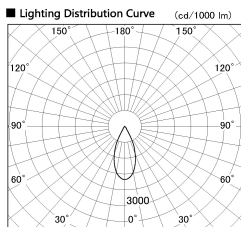

Item no. DD136-3540MW9030-R

Series Name: Cledy versa R-G Antiglare
(DD136-AG-R)

Installation	Recessed mount
Type	Cledy versa R-G Antiglare (DD136-AG-R)
Fixture wattage	36W
Beam angle	42 deg
Color Temp.	3000K
CRI	Ra>90
Luminous	3478 lm
Body	Die-cast aluminum alloy
Body finish	N/A
Trim finish	White
Reflector finish	Mirror
IP Rate	IP20
Light source	COB module
Input Voltage	AC220~240V
Dimming Type	Non-Dimmable
Certificate	CE, CCC
Cut Hole	150mm