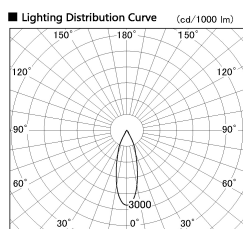

Item no. DD136-2830MW9030-R

Series Name: Cledy versa R-G Antiglare
(DD136-AG-R)

Installation	Recessed mount
Type	Cledy versa R-G Antiglare (DD136-AG-R)
Fixture wattage	28W
Beam angle	31 deg
Color Temp.	3000K
CRI	Ra>90
Luminous	2824 lm
Body	Die-cast aluminum alloy
Body finish	N/A
Trim finish	White
Reflector finish	Mirror
IP Rate	IP20
Light source	COB module
Input Voltage	AC220~240V
Dimming Type	Non-Dimmable
Certificate	CE, CCC
Cut Hole	150mm