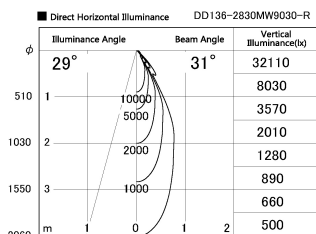

Item no. DD136-2830MW9030-R

Series Name: Cledy versa R-G Antiglare
(DD136-AG-R)

Installation	Recessed mount
Type	Cledy versa R-G Antiglare (DD136-AG-R)
Fixture wattage	28W
Beam angle	31 deg
Color Temp.	3000K
CRI	Ra>90
Luminous	2824 lm
Body	Die-cast aluminum alloy
Body finish	N/A
Trim finish	White
Reflector finish	Mirror
IP Rate	IP20
Light source	COB module
Input Voltage	AC220~240V
Dimming Type	Non-Dimmable
Certificate	CE, CCC
Cut Hole	150mm