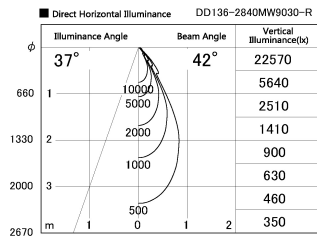

Item no. DD136-2840MW9030-R

Series Name: Cledy versa R-G Antiglare
(DD136-AG-R)

Installation	Recessed mount
Type	Cledy versa R-G Antiglare (DD136-AG-R)
Fixture wattage	28W
Beam angle	42 deg
Color Temp.	3000K
CRI	Ra>90
Luminous	2801 lm
Body	Die-cast aluminum alloy
Body finish	N/A
Trim finish	White
Reflector finish	Mirror
IP Rate	IP20
Light source	COB module
Input Voltage	AC220~240V
Dimming Type	Non-Dimmable
Certificate	CE, CCC
Cut Hole	150mm