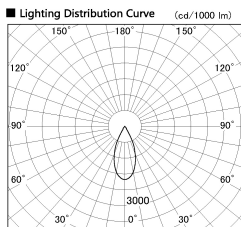

Item no. DD136-2840MW9030-R

Series Name: Cledy versa R-G Antiglare
(DD136-AG-R)

Installation	Recessed mount
Type	Cledy versa R-G Antiglare (DD136-AG-R)
Fixture wattage	28W
Beam angle	42 deg
Color Temp.	3000K
CRI	Ra>90
Luminous	2801 lm
Body	Die-cast aluminum alloy
Body finish	N/A
Trim finish	White
Reflector finish	Mirror
IP Rate	IP20
Light source	COB module
Input Voltage	AC220~240V
Dimming Type	Non-Dimmable
Certificate	CE, CCC
Cut Hole	150mm