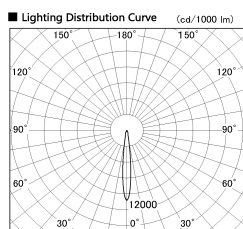

Item no. DD136-2615MW9030-R

Series Name: Cledy versa R-G Antiglare
(DD136-AG-R)

Installation	Recessed mount
Type	Cledy versa R-G Antiglare (DD136-AG-R)
Fixture wattage	23W
Beam angle	12 deg
Color Temp.	3000K
CRI	Ra>90
Luminous	2081 lm
Body	Die-cast aluminum alloy
Body finish	N/A
Trim finish	White
Reflector finish	Mirror
IP Rate	IP20
Light source	COB module
Input Voltage	AC220~240V
Dimming Type	Non-Dimmable
Certificate	CE, CCC
Cut Hole	150mm

■ Direct Horizontal Illuminance DD136-2615MW9030-R

φ	Illuminance Angle	Beam Angle	Vertical Illuminance (lx)
190	11°	12°	88620
1			22150
380	2		9850
2			5540
570	3		3540
3			2460
770	m	1	1810
		2	1380