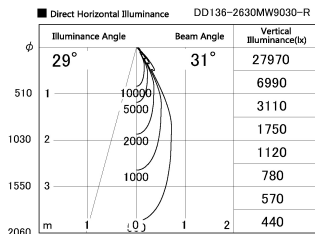

Item no. DD136-2630MW9030-R

Series Name: Cledy versa R-G Antiglare
(DD136-AG-R)

Installation	Recessed mount
Type	Cledy versa R-G Antiglare (DD136-AG-R)
Fixture wattage	23W
Beam angle	31 deg
Color Temp.	3000K
CRI	Ra>90
Luminous	2460 lm
Body	Die-cast aluminum alloy
Body finish	N/A
Trim finish	White
Reflector finish	Mirror
IP Rate	IP20
Light source	COB module
Input Voltage	AC220~240V
Dimming Type	Non-Dimmable
Certificate	CE, CCC
Cut Hole	150mm