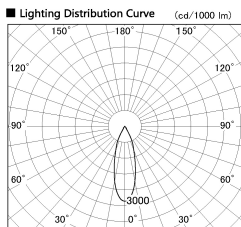

Item no. DD136-2630MW9030-R

Series Name: Cledy versa R-G Antiglare
(DD136-AG-R)

Installation	Recessed mount
Type	Cledy versa R-G Antiglare (DD136-AG-R)
Fixture wattage	23W
Beam angle	31 deg
Color Temp.	3000K
CRI	Ra>90
Luminous	2460 lm
Body	Die-cast aluminum alloy
Body finish	N/A
Trim finish	White
Reflector finish	Mirror
IP Rate	IP20
Light source	COB module
Input Voltage	AC220~240V
Dimming Type	Non-Dimmable
Certificate	CE, CCC
Cut Hole	150mm