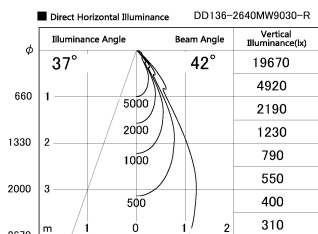

Item no. DD136-2640MW9030-R

Series Name: Cledy versa R-G Antiglare
(DD136-AG-R)

Installation	Recessed mount
Type	Cledy versa R-G Antiglare (DD136-AG-R)
Fixture wattage	23W
Beam angle	42 deg
Color Temp.	3000K
CRI	Ra>90
Luminous	2441 lm
Body	Die-cast aluminum alloy
Body finish	N/A
Trim finish	White
Reflector finish	Mirror
IP Rate	IP20
Light source	COB module
Input Voltage	AC220~240V
Dimming Type	Non-Dimmable
Certificate	CE, CCC
Cut Hole	150mm