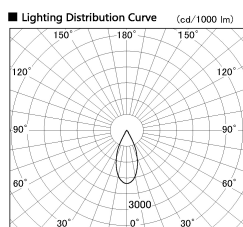

Item no. DD136-2640MW9030-R

Series Name: Cledy versa R-G Antiglare
(DD136-AG-R)

Installation	Recessed mount
Type	Cledy versa R-G Antiglare (DD136-AG-R)
Fixture wattage	23W
Beam angle	42 deg
Color Temp.	3000K
CRI	Ra>90
Luminous	2441 lm
Body	Die-cast aluminum alloy
Body finish	N/A
Trim finish	White
Reflector finish	Mirror
IP Rate	IP20
Light source	COB module
Input Voltage	AC220~240V
Dimming Type	Non-Dimmable
Certificate	CE, CCC
Cut Hole	150mm