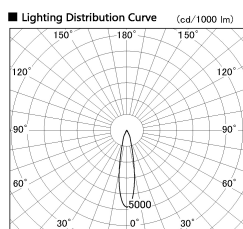

Item no. DD136-2520MW9030-R

Series Name: Cledy versa R-G Antiglare
(DD136-AG-R)

■ Direct Horizontal Illuminance DD136-2520MW9030-R

φ	Illuminance Angle	Beam Angle	Vertical Illuminance (lx)
350	20°	21°	42160
700			10540
1050			4680
1410			2640
			1690
			1170
			860
			660

Installation	Recessed mount
Type	Cledy versa R-G Antiglare (DD136-AG-R)
Fixture wattage	23W
Beam angle	21 deg
Color Temp.	3000K
CRI	Ra>90
Luminous	2164 lm
Body	Die-cast aluminum alloy
Body finish	N/A
Trim finish	White
Reflector finish	Mirror
IP Rate	IP20
Light source	COB module
Input Voltage	AC220~240V
Dimming Type	Non-Dimmable
Certificate	CE, CCC
Cut Hole	125mm