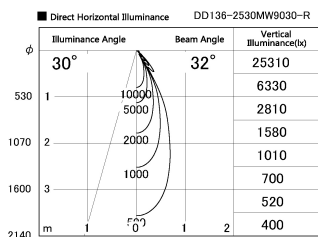

Item no. DD136-2530MW9030-R

Series Name: Cledy versa R-G Antiglare  
(DD136-AG-R)

Installation	Recessed mount
Type	Cledy versa R-G Antiglare (DD136-AG-R)
Fixture wattage	23W
Beam angle	32 deg
Color Temp.	3000K
CRI	Ra>90
Luminous	2217 lm
Body	Die-cast aluminum alloy
Body finish	N/A
Trim finish	White
Reflector finish	Mirror
IP Rate	IP20
Light source	COB module
Input Voltage	AC220~240V
Dimming Type	Non-Dimmable
Certificate	CE, CCC
Cut Hole	125mm