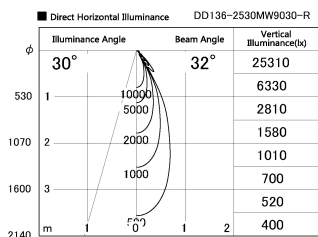

Item no. DD136-2530MW9030-R

Series Name: Cledy versa R-G Antiglare
(DD136-AG-R)

Installation	Recessed mount
Type	Cledy versa R-G Antiglare (DD136-AG-R)
Fixture wattage	23W
Beam angle	32 deg
Color Temp.	3000K
CRI	Ra>90
Luminous	2217 lm
Body	Die-cast aluminum alloy
Body finish	N/A
Trim finish	White
Reflector finish	Mirror
IP Rate	IP20
Light source	COB module
Input Voltage	AC220~240V
Dimming Type	Non-Dimmable
Certificate	CE, CCC
Cut Hole	125mm