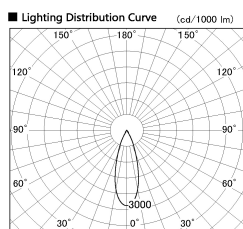

Item no. DD136-2530MW9030-R

Series Name: Cledy versa R-G Antiglare
(DD136-AG-R)

Installation	Recessed mount
Type	Cledy versa R-G Antiglare (DD136-AG-R)
Fixture wattage	23W
Beam angle	32 deg
Color Temp.	3000K
CRI	Ra>90
Luminous	2217 lm
Body	Die-cast aluminum alloy
Body finish	N/A
Trim finish	White
Reflector finish	Mirror
IP Rate	IP20
Light source	COB module
Input Voltage	AC220~240V
Dimming Type	Non-Dimmable
Certificate	CE, CCC
Cut Hole	125mm