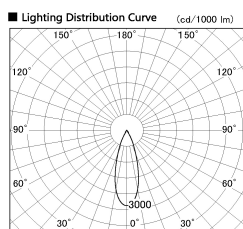

Item no. DD136-2530MW9030-R

Series Name: Cledy versa R-G Antiglare  
(DD136-AG-R)

Installation	Recessed mount
Type	Cledy versa R-G Antiglare (DD136-AG-R)
Fixture wattage	23W
Beam angle	32 deg
Color Temp.	3000K
CRI	Ra>90
Luminous	2217 lm
Body	Die-cast aluminum alloy
Body finish	N/A
Trim finish	White
Reflector finish	Mirror
IP Rate	IP20
Light source	COB module
Input Voltage	AC220~240V
Dimming Type	Non-Dimmable
Certificate	CE, CCC
Cut Hole	125mm