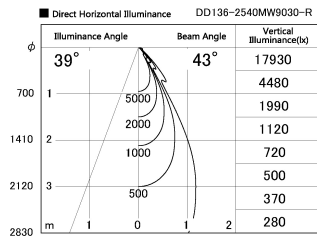

Item no. DD136-2540MW9030-R

Series Name: Cledy versa R-G Antiglare
(DD136-AG-R)

Installation	Recessed mount
Type	Cledy versa R-G Antiglare (DD136-AG-R)
Fixture wattage	23W
Beam angle	43 deg
Color Temp.	3000K
CRI	Ra>90
Luminous	2255 lm
Body	Die-cast aluminum alloy
Body finish	N/A
Trim finish	White
Reflector finish	Mirror
IP Rate	IP20
Light source	COB module
Input Voltage	AC220~240V
Dimming Type	Non-Dimmable
Certificate	CE, CCC
Cut Hole	125mm