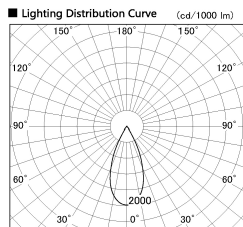

Item no. DD136-2540MW9030-R

Series Name: Cledy versa R-G Antiglare
(DD136-AG-R)

Installation	Recessed mount
Type	Cledy versa R-G Antiglare (DD136-AG-R)
Fixture wattage	23W
Beam angle	43 deg
Color Temp.	3000K
CRI	Ra>90
Luminous	2255 lm
Body	Die-cast aluminum alloy
Body finish	N/A
Trim finish	White
Reflector finish	Mirror
IP Rate	IP20
Light source	COB module
Input Voltage	AC220~240V
Dimming Type	Non-Dimmable
Certificate	CE, CCC
Cut Hole	125mm