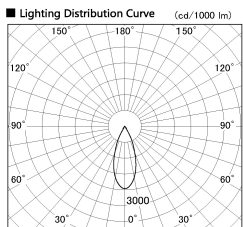

Item no. DD136-2040MW9030-R

Series Name: Cledy versa R-G Antiglare  
(DD136-AG-R)

Installation	Recessed mount
Type	Cledy versa R-G Antiglare (DD136-AG-R)
Fixture wattage	20W
Beam angle	37 deg
Color Temp.	3000K
CRI	Ra>90
Luminous	1759 lm
Body	Die-cast aluminum alloy
Body finish	N/A
Trim finish	White
Reflector finish	Mirror
IP Rate	IP20
Light source	COB module
Input Voltage	AC220~240V
Dimming Type	Non-Dimmable
Certificate	CE, CCC
Cut Hole	125mm