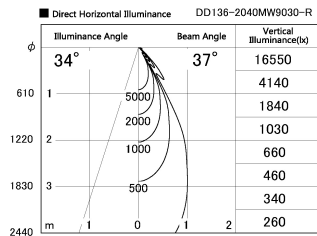

Item no. DD136-2040MW9030-R

Series Name: Cledy versa R-G Antiglare  
(DD136-AG-R)

Installation	Recessed mount
Type	Cledy versa R-G Antiglare (DD136-AG-R)
Fixture wattage	20W
Beam angle	37 deg
Color Temp.	3000K
CRI	Ra>90
Luminous	1759 lm
Body	Die-cast aluminum alloy
Body finish	N/A
Trim finish	White
Reflector finish	Mirror
IP Rate	IP20
Light source	COB module
Input Voltage	AC220~240V
Dimming Type	Non-Dimmable
Certificate	CE, CCC
Cut Hole	125mm