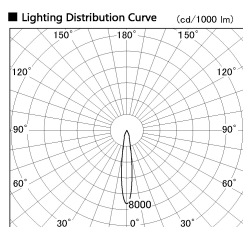

Item no. DD136-1915MW9030-R

Series Name: Cledy versa R-G Antiglare
(DD136-AG-R)

■ Direct Horizontal Illuminance DD136-1915MW9030-R

φ	Illuminance Angle	Beam Angle	Vertical Illuminance (lx)		
260	15°	15°	39690		
1			9920		
520			4410		
2			2480		
780			1590		
3			1100		
1050			810		
m	1	0	1	2	620

Installation	Recessed mount
Type	Cledy versa R-G Antiglare (DD136-AG-R)
Fixture wattage	18.6W
Beam angle	15 deg
Color Temp.	3000K
CRI	Ra>90
Luminous	1334 lm
Body	Die-cast aluminum alloy
Body finish	N/A
Trim finish	White
Reflector finish	Mirror
IP Rate	IP20
Light source	COB module
Input Voltage	AC220~240V
Dimming Type	Non-Dimmable
Certificate	CE, CCC
Cut Hole	100mm