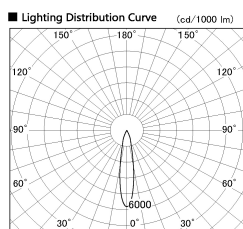

Item no. DD136-1920MW9030-R

Series Name: Cledy versa R-G Antiglare
(DD136-AG-R)

■ Direct Horizontal Illuminance DD136-1920MW9030-R

φ	Illuminance Angle	Beam Angle	Vertical Illuminance (lx)
330	19°	19°	32510
660	2		8130
1000	3		3610
1330	m	0	2030
		1	1300
		2	900
			660
			510

Installation	Recessed mount
Type	Cledy versa R-G Antiglare (DD136-AG-R)
Fixture wattage	18.6W
Beam angle	19 deg
Color Temp.	3000K
CRI	Ra>90
Luminous	1400 lm
Body	Die-cast aluminum alloy
Body finish	N/A
Trim finish	White
Reflector finish	Mirror
IP Rate	IP20
Light source	COB module
Input Voltage	AC220~240V
Dimming Type	Non-Dimmable
Certificate	CE, CCC
Cut Hole	100mm