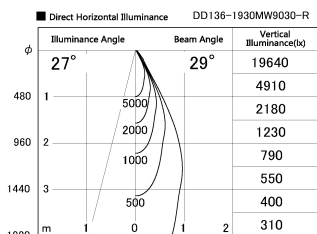

Item no. DD136-1930MW9030-R

Series Name: Cledy versa R-G Antiglare
(DD136-AG-R)

Installation	Recessed mount
Type	Cledy versa R-G Antiglare (DD136-AG-R)
Fixture wattage	18.6W
Beam angle	29 deg
Color Temp.	3000K
CRI	Ra>90
Luminous	1533 lm
Body	Die-cast aluminum alloy
Body finish	N/A
Trim finish	White
Reflector finish	Mirror
IP Rate	IP20
Light source	COB module
Input Voltage	AC220~240V
Dimming Type	Non-Dimmable
Certificate	CE, CCC
Cut Hole	100mm