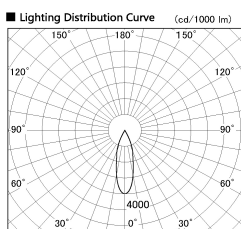

Item no. DD136-1930MW9030-R

Series Name: Cledy versa R-G Antiglare
(DD136-AG-R)

Installation	Recessed mount
Type	Cledy versa R-G Antiglare (DD136-AG-R)
Fixture wattage	18.6W
Beam angle	29 deg
Color Temp.	3000K
CRI	Ra>90
Luminous	1533 lm
Body	Die-cast aluminum alloy
Body finish	N/A
Trim finish	White
Reflector finish	Mirror
IP Rate	IP20
Light source	COB module
Input Voltage	AC220~240V
Dimming Type	Non-Dimmable
Certificate	CE, CCC
Cut Hole	100mm