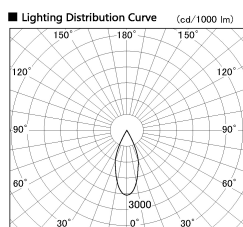

Item no. DD136-1940MW9030-R

Series Name: Cledy versa R-G Antiglare  
(DD136-AG-R)

Installation	Recessed mount
Type	Cledy versa R-G Antiglare (DD136-AG-R)
Fixture wattage	18.6W
Beam angle	40 deg
Color Temp.	3000K
CRI	Ra>90
Luminous	1561 lm
Body	Die-cast aluminum alloy
Body finish	N/A
Trim finish	White
Reflector finish	Mirror
IP Rate	IP20
Light source	COB module
Input Voltage	AC220~240V
Dimming Type	Non-Dimmable
Certificate	CE, CCC
Cut Hole	100mm