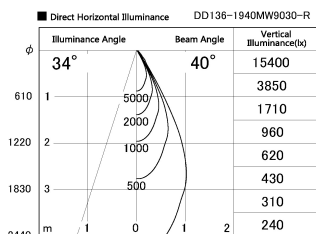

Item no. DD136-1940MW9030-R

Series Name: Cledy versa R-G Antiglare  
(DD136-AG-R)

Installation	Recessed mount
Type	Cledy versa R-G Antiglare (DD136-AG-R)
Fixture wattage	18.6W
Beam angle	40 deg
Color Temp.	3000K
CRI	Ra>90
Luminous	1561 lm
Body	Die-cast aluminum alloy
Body finish	N/A
Trim finish	White
Reflector finish	Mirror
IP Rate	IP20
Light source	COB module
Input Voltage	AC220~240V
Dimming Type	Non-Dimmable
Certificate	CE, CCC
Cut Hole	100mm