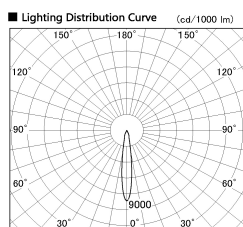

Item no. DD136-1115MW9030-R

Series Name: Cledy versa R-G Antiglare
(DD136-AG-R)

Installation	Recessed mount
Type	Cledy versa R-G Antiglare (DD136-AG-R)
Fixture wattage	10.5W
Beam angle	15 deg
Color Temp.	3000K
CRI	Ra>90
Luminous	817 lm
Body	Die-cast aluminum alloy
Body finish	N/A
Trim finish	White
Reflector finish	Mirror
IP Rate	IP20
Light source	COB module
Input Voltage	AC220~240V
Dimming Type	Non-Dimmable
Certificate	CE, CCC
Cut Hole	100mm

■ Direct Horizontal Illuminance DD136-1115MW9030-R

φ	Illuminance Angle	Beam Angle	Vertical Illuminance (lx)
240	14°	15°	26260
1			6570
490			2920
2			1640
730			1050
3			730
980			540
m	1	2	410