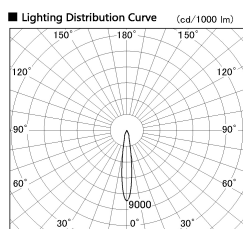

Item no. DD136-1115MW9030-R

Series Name: Cledy versa R-G Antiglare
(DD136-AG-R)

Installation	Recessed mount
Type	Cledy versa R-G Antiglare (DD136-AG-R)
Fixture wattage	10.5W
Beam angle	15 deg
Color Temp.	3000K
CRI	Ra>90
Luminous	817 lm
Body	Die-cast aluminum alloy
Body finish	N/A
Trim finish	White
Reflector finish	Mirror
IP Rate	IP20
Light source	COB module
Input Voltage	AC220~240V
Dimming Type	Non-Dimmable
Certificate	CE, CCC
Cut Hole	100mm

■ Direct Horizontal Illuminance DD136-1115MW9030-R

φ	Illuminance Angle	Beam Angle	Vertical Illuminance (lx)
240	14°	15°	26260
1			6570
			2920
490	2		1640
2			1050
730	3		730
3			540
980	m	1	410
		2	