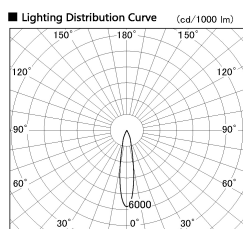

Item no. DD136-1120MW9030-R

Series Name: Cledy versa R-G Antiglare
(DD136-AG-R)

Installation	Recessed mount
Type	Cledy versa R-G Antiglare (DD136-AG-R)
Fixture wattage	10.5W
Beam angle	19 deg
Color Temp.	3000K
CRI	Ra>90
Luminous	860 lm
Body	Die-cast aluminum alloy
Body finish	N/A
Trim finish	White
Reflector finish	Mirror
IP Rate	IP20
Light source	COB module
Input Voltage	AC220~240V
Dimming Type	Non-Dimmable
Certificate	CE, CCC
Cut Hole	100mm

■ Direct Horizontal Illuminance DD136-1120MW9030-R

φ	Illuminance Angle	Beam Angle	Vertical Illuminance (lx)		
330	19°	19°	19970		
1			4990		
660			2220		
2			1250		
1000			800		
3			550		
1330			410		
m	1	0	1	2	310