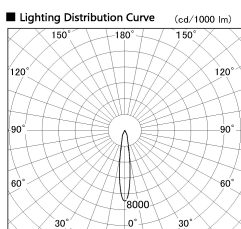

Item no. DD136-0815MW9030-R

Series Name: Cledy versa R-G Antiglare  
(DD136-AG-R)

■ Direct Horizontal Illuminance DD136-0815MW9030-R

φ	Illuminance Angle	Beam Angle	Vertical Illuminance (lx)		
280	16°	16°	15540		
1			3890		
560			1730		
2			970		
840			620		
3			430		
1120			320		
m	1	0	1	2	240

Installation	Recessed mount
Type	Cledy versa R-G Antiglare (DD136-AG-R)
Fixture wattage	7.5W
Beam angle	16deg
Color Temp.	3000K
CRI	Ra>90
Luminous	543 lm
Body	Die-cast aluminum alloy
Body finish	N/A
Trim finish	White
Reflector finish	Mirror
IP Rate	IP20
Light source	COB module
Input Voltage	AC220~240V
Dimming Type	Non-Dimmable
Certificate	CE, CCC
Cut Hole	100mm