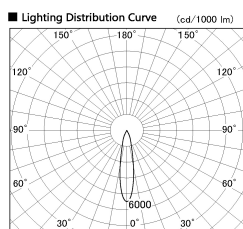

Item no. DD136-0820MW9030-R

Series Name: Cledy versa R-G Antiglare
(DD136-AG-R)

■ Direct Horizontal Illuminance DD136-0820MW9030-R

φ	Illuminance Angle	Beam Angle	Vertical Illuminance (lx)
350	20°	20°	12530
700			3130
1050			1390
1410			780
			500
			350
			260
			200

Installation	Recessed mount
Type	Cledy versa R-G Antiglare (DD136-AG-R)
Fixture wattage	7.5W
Beam angle	20deg
Color Temp.	3000K
CRI	Ra>90
Luminous	579 lm
Body	Die-cast aluminum alloy
Body finish	N/A
Trim finish	White
Reflector finish	Mirror
IP Rate	IP20
Light source	COB module
Input Voltage	AC220~240V
Dimming Type	Non-Dimmable
Certificate	CE, CCC
Cut Hole	100mm