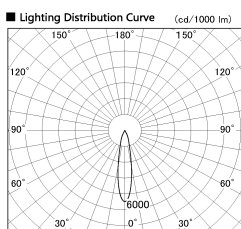

Item no. DD136-0820MW9030-R

Series Name: Cledy versa R-G Antiglare
(DD136-AG-R)

Installation	Recessed mount
Type	Cledy versa R-G Antiglare (DD136-AG-R)
Fixture wattage	7.5W
Beam angle	20deg
Color Temp.	3000K
CRI	Ra>90
Luminous	579 lm
Body	Die-cast aluminum alloy
Body finish	N/A
Trim finish	White
Reflector finish	Mirror
IP Rate	IP20
Light source	COB module
Input Voltage	AC220~240V
Dimming Type	Non-Dimmable
Certificate	CE, CCC
Cut Hole	100mm

■ Direct Horizontal Illuminance DD136-0820MW9030-R

φ	Illuminance Angle	Beam Angle	Vertical Illuminance (lx)
350	20°	20°	12530
700			3130
1050			1390
1410			780
			500
			350
			260
			200