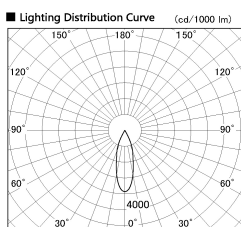

Item no. DD136-0830MW9030-R

Series Name: Cledy versa R-G Antiglare
(DD136-AG-R)

Installation	Recessed mount
Type	Cledy versa R-G Antiglare (DD136-AG-R)
Fixture wattage	7.5W
Beam angle	30deg
Color Temp.	3000K
CRI	Ra>90
Luminous	633 lm
Body	Die-cast aluminum alloy
Body finish	N/A
Trim finish	White
Reflector finish	Mirror
IP Rate	IP20
Light source	COB module
Input Voltage	AC220~240V
Dimming Type	Non-Dimmable
Certificate	CE, CCC
Cut Hole	100mm