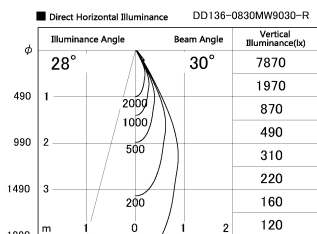

Item no. DD136-0830MW9030-R

Series Name: Cledy versa R-G Antiglare
(DD136-AG-R)

Installation	Recessed mount
Type	Cledy versa R-G Antiglare (DD136-AG-R)
Fixture wattage	7.5W
Beam angle	30deg
Color Temp.	3000K
CRI	Ra>90
Luminous	633 lm
Body	Die-cast aluminum alloy
Body finish	N/A
Trim finish	White
Reflector finish	Mirror
IP Rate	IP20
Light source	COB module
Input Voltage	AC220~240V
Dimming Type	Non-Dimmable
Certificate	CE, CCC
Cut Hole	100mm