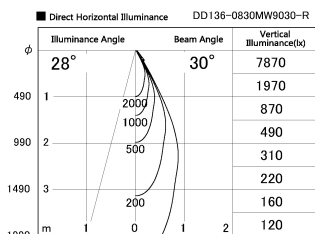

Item no. DD136-0830MW9030-R

Series Name: Cledy versa R-G Antiglare  
(DD136-AG-R)

Installation	Recessed mount
Type	Cledy versa R-G Antiglare (DD136-AG-R)
Fixture wattage	7.5W
Beam angle	30deg
Color Temp.	3000K
CRI	Ra>90
Luminous	633 lm
Body	Die-cast aluminum alloy
Body finish	N/A
Trim finish	White
Reflector finish	Mirror
IP Rate	IP20
Light source	COB module
Input Voltage	AC220~240V
Dimming Type	Non-Dimmable
Certificate	CE, CCC
Cut Hole	100mm