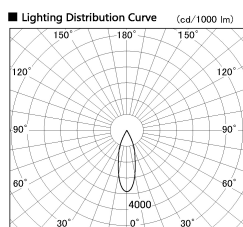

Item no. DD136-0830MW9030-R

Series Name: Cledy versa R-G Antiglare  
(DD136-AG-R)

Installation	Recessed mount
Type	Cledy versa R-G Antiglare (DD136-AG-R)
Fixture wattage	7.5W
Beam angle	30deg
Color Temp.	3000K
CRI	Ra>90
Luminous	633 lm
Body	Die-cast aluminum alloy
Body finish	N/A
Trim finish	White
Reflector finish	Mirror
IP Rate	IP20
Light source	COB module
Input Voltage	AC220~240V
Dimming Type	Non-Dimmable
Certificate	CE, CCC
Cut Hole	100mm