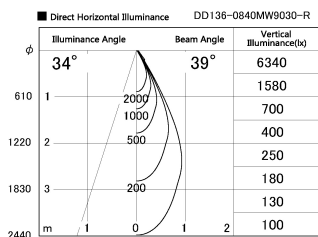

Item no. DD136-0840MW9030-R

Series Name: Cledy versa R-G Antiglare  
(DD136-AG-R)

Installation	Recessed mount
Type	Cledy versa R-G Antiglare (DD136-AG-R)
Fixture wattage	7.5W
Beam angle	39deg
Color Temp.	3000K
CRI	Ra>90
Luminous	642 lm
Body	Die-cast aluminum alloy
Body finish	N/A
Trim finish	White
Reflector finish	Mirror
IP Rate	IP20
Light source	COB module
Input Voltage	AC220~240V
Dimming Type	Non-Dimmable
Certificate	CE, CCC
Cut Hole	100mm