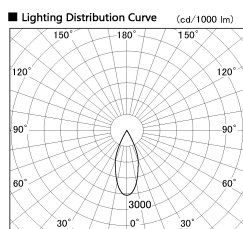

Item no. DD136-0840MW9030-R

Series Name: Cledy versa R-G Antiglare  
(DD136-AG-R)

Installation	Recessed mount
Type	Cledy versa R-G Antiglare (DD136-AG-R)
Fixture wattage	7.5W
Beam angle	39deg
Color Temp.	3000K
CRI	Ra>90
Luminous	642 lm
Body	Die-cast aluminum alloy
Body finish	N/A
Trim finish	White
Reflector finish	Mirror
IP Rate	IP20
Light source	COB module
Input Voltage	AC220~240V
Dimming Type	Non-Dimmable
Certificate	CE, CCC
Cut Hole	100mm