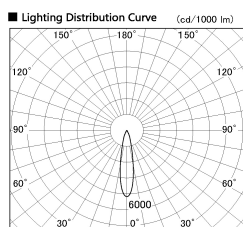

Item no. DD136-3520MW9035-R

Series Name: Cledy versa R-G Antiglare
(DD136-AG-R)

Installation	Recessed mount
Type	Cledy versa R-G Antiglare (DD136-AG-R)
Fixture wattage	36W
Beam angle	21 deg
Color Temp.	3500K
CRI	Ra>90
Luminous	3502 lm
Body	Die-cast aluminum alloy
Body finish	N/A
Trim finish	White
Reflector finish	Mirror
IP Rate	IP20
Light source	COB module
Input Voltage	AC220~240V
Dimming Type	Non-Dimmable
Certificate	CE, CCC
Cut Hole	150mm