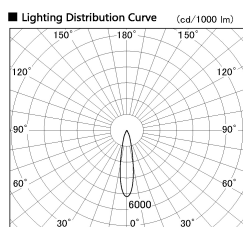

Item no. DD136-3520MW9035-R

Series Name: Cledy versa R-G Antiglare
(DD136-AG-R)

■ Direct Horizontal Illuminance DD136-3520MW9035-R

φ	Illuminance Angle	Beam Angle	Vertical Illuminance (lx)
350	20°	21°	70630
700			17660
1050			7850
1410			4410
			2830
			1960
			1440
			1100

Installation	Recessed mount
Type	Cledy versa R-G Antiglare (DD136-AG-R)
Fixture wattage	36W
Beam angle	21 deg
Color Temp.	3500K
CRI	Ra>90
Luminous	3502 lm
Body	Die-cast aluminum alloy
Body finish	N/A
Trim finish	White
Reflector finish	Mirror
IP Rate	IP20
Light source	COB module
Input Voltage	AC220~240V
Dimming Type	Non-Dimmable
Certificate	CE, CCC
Cut Hole	150mm