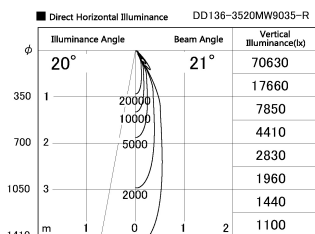

Item no. DD136-3520MW9035-R

Series Name: Cledy versa R-G Antiglare
(DD136-AG-R)

Installation	Recessed mount
Type	Cledy versa R-G Antiglare (DD136-AG-R)
Fixture wattage	36W
Beam angle	21 deg
Color Temp.	3500K
CRI	Ra>90
Luminous	3502 lm
Body	Die-cast aluminum alloy
Body finish	N/A
Trim finish	White
Reflector finish	Mirror
IP Rate	IP20
Light source	COB module
Input Voltage	AC220~240V
Dimming Type	Non-Dimmable
Certificate	CE, CCC
Cut Hole	150mm