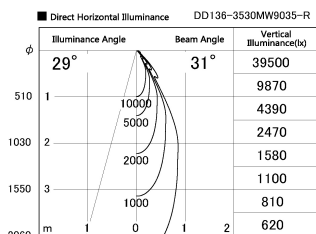

Item no. DD136-3530MW9035-R

Series Name: Cledy versa R-G Antiglare
(DD136-AG-R)

Installation	Recessed mount
Type	Cledy versa R-G Antiglare (DD136-AG-R)
Fixture wattage	36W
Beam angle	31 deg
Color Temp.	3500K
CRI	Ra>90
Luminous	3473 lm
Body	Die-cast aluminum alloy
Body finish	N/A
Trim finish	White
Reflector finish	Mirror
IP Rate	IP20
Light source	COB module
Input Voltage	AC220~240V
Dimming Type	Non-Dimmable
Certificate	CE, CCC
Cut Hole	150mm