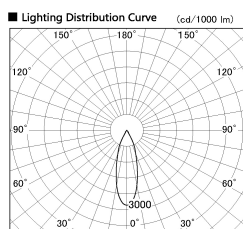

Item no. DD136-3530MW9035-R

Series Name: Cledy versa R-G Antiglare
(DD136-AG-R)

Installation	Recessed mount
Type	Cledy versa R-G Antiglare (DD136-AG-R)
Fixture wattage	36W
Beam angle	31 deg
Color Temp.	3500K
CRI	Ra>90
Luminous	3473 lm
Body	Die-cast aluminum alloy
Body finish	N/A
Trim finish	White
Reflector finish	Mirror
IP Rate	IP20
Light source	COB module
Input Voltage	AC220~240V
Dimming Type	Non-Dimmable
Certificate	CE, CCC
Cut Hole	150mm