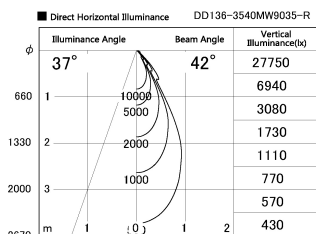

Item no. DD136-3540MW9035-R

Series Name: Cledy versa R-G Antiglare
(DD136-AG-R)

Installation	Recessed mount
Type	Cledy versa R-G Antiglare (DD136-AG-R)
Fixture wattage	36W
Beam angle	42 deg
Color Temp.	3500K
CRI	Ra>90
Luminous	3443 lm
Body	Die-cast aluminum alloy
Body finish	N/A
Trim finish	White
Reflector finish	Mirror
IP Rate	IP20
Light source	COB module
Input Voltage	AC220~240V
Dimming Type	Non-Dimmable
Certificate	CE, CCC
Cut Hole	150mm