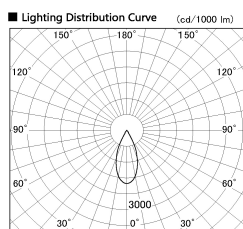

Item no. DD136-3540MW9035-R

Series Name: Cledy versa R-G Antiglare
(DD136-AG-R)

Installation	Recessed mount
Type	Cledy versa R-G Antiglare (DD136-AG-R)
Fixture wattage	36W
Beam angle	42 deg
Color Temp.	3500K
CRI	Ra>90
Luminous	3443 lm
Body	Die-cast aluminum alloy
Body finish	N/A
Trim finish	White
Reflector finish	Mirror
IP Rate	IP20
Light source	COB module
Input Voltage	AC220~240V
Dimming Type	Non-Dimmable
Certificate	CE, CCC
Cut Hole	150mm