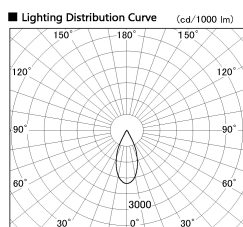

Item no. DD136-3540MW9035-R

Series Name: Cledy versa R-G Antiglare
(DD136-AG-R)

Installation	Recessed mount
Type	Cledy versa R-G Antiglare (DD136-AG-R)
Fixture wattage	36W
Beam angle	42 deg
Color Temp.	3500K
CRI	Ra>90
Luminous	3443 lm
Body	Die-cast aluminum alloy
Body finish	N/A
Trim finish	White
Reflector finish	Mirror
IP Rate	IP20
Light source	COB module
Input Voltage	AC220~240V
Dimming Type	Non-Dimmable
Certificate	CE, CCC
Cut Hole	150mm