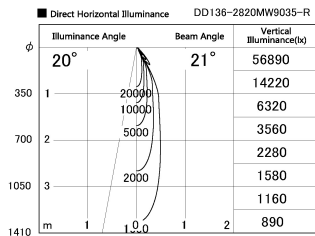

Item no. DD136-2820MW9035-R

Series Name: Cledy versa R-G Antiglare
(DD136-AG-R)

Installation	Recessed mount
Type	Cledy versa R-G Antiglare (DD136-AG-R)
Fixture wattage	28W
Beam angle	21 deg
Color Temp.	3500K
CRI	Ra>90
Luminous	2821 lm
Body	Die-cast aluminum alloy
Body finish	N/A
Trim finish	White
Reflector finish	Mirror
IP Rate	IP20
Light source	COB module
Input Voltage	AC220~240V
Dimming Type	Non-Dimmable
Certificate	CE, CCC
Cut Hole	150mm