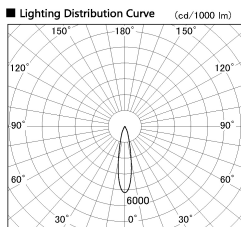

Item no. DD136-2820MW9035-R

Series Name: Cledy versa R-G Antiglare
(DD136-AG-R)

Installation	Recessed mount
Type	Cledy versa R-G Antiglare (DD136-AG-R)
Fixture wattage	28W
Beam angle	21 deg
Color Temp.	3500K
CRI	Ra>90
Luminous	2821 lm
Body	Die-cast aluminum alloy
Body finish	N/A
Trim finish	White
Reflector finish	Mirror
IP Rate	IP20
Light source	COB module
Input Voltage	AC220~240V
Dimming Type	Non-Dimmable
Certificate	CE, CCC
Cut Hole	150mm