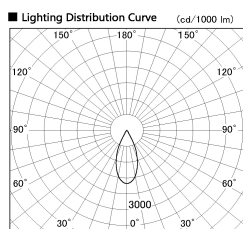

Item no. DD136-2840MW9035-R

Series Name: Cledy versa R-G Antiglare
(DD136-AG-R)

■ Direct Horizontal Illuminance DD136-2840MW9035-R

φ	Illuminance Angle	Beam Angle	Vertical Illuminance (lx)
660	37°	42°	22350
1330	10000		5590
2000	5000		2480
2670	2000		1400
	1000		890
	500		620
			460
			350

Installation	Recessed mount
Type	Cledy versa R-G Antiglare (DD136-AG-R)
Fixture wattage	28W
Beam angle	42 deg
Color Temp.	3500K
CRI	Ra>90
Luminous	2773 lm
Body	Die-cast aluminum alloy
Body finish	N/A
Trim finish	White
Reflector finish	Mirror
IP Rate	IP20
Light source	COB module
Input Voltage	AC220~240V
Dimming Type	Non-Dimmable
Certificate	CE, CCC
Cut Hole	150mm