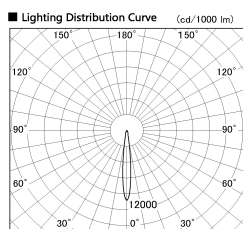

Item no. DD136-2615MW9035-R

Series Name: Cledy versa R-G Antiglare  
(DD136-AG-R)

■ Direct Horizontal Illuminance DD136-2615MW9035-R

φ	Illuminance Angle	Beam Angle	Vertical Illuminance (lx)	
190	11°	12°	87720	
1			21930	
380	20000		9750	
2	10000		5480	
570	5000		3510	
3			2440	
770	2000		1790	
m	1	1	2	1370

Installation	Recessed mount
Type	Cledy versa R-G Antiglare (DD136-AG-R)
Fixture wattage	23W
Beam angle	12 deg
Color Temp.	3500K
CRI	Ra>90
Luminous	2060 lm
Body	Die-cast aluminum alloy
Body finish	N/A
Trim finish	White
Reflector finish	Mirror
IP Rate	IP20
Light source	COB module
Input Voltage	AC220~240V
Dimming Type	Non-Dimmable
Certificate	CE, CCC
Cut Hole	150mm