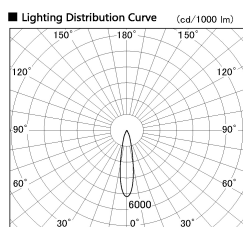

Item no. DD136-2620MW9035-R

Series Name: Cledy versa R-G Antiglare
(DD136-AG-R)

■ Direct Horizontal Illuminance DD136-2620MW9035-R

φ	Illuminance Angle	Beam Angle	Vertical Illuminance (lx)
350	20°	21°	49490
700	1		12370
1050	2		5500
1410	3		3090
	1	2	1980
	1	2	1370
	1	2	1010
	1	2	770

Installation	Recessed mount
Type	Cledy versa R-G Antiglare (DD136-AG-R)
Fixture wattage	23W
Beam angle	21 deg
Color Temp.	3500K
CRI	Ra>90
Luminous	2454 lm
Body	Die-cast aluminum alloy
Body finish	N/A
Trim finish	White
Reflector finish	Mirror
IP Rate	IP20
Light source	COB module
Input Voltage	AC220~240V
Dimming Type	Non-Dimmable
Certificate	CE, CCC
Cut Hole	150mm