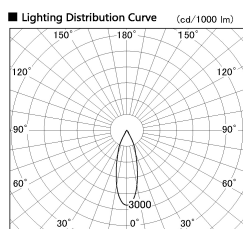

Item no. DD136-2630MW9035-R

Series Name: Cledy versa R-G Antiglare
(DD136-AG-R)

Installation	Recessed mount
Type	Cledy versa R-G Antiglare (DD136-AG-R)
Fixture wattage	23W
Beam angle	31 deg
Color Temp.	3500K
CRI	Ra>90
Luminous	2435 lm
Body	Die-cast aluminum alloy
Body finish	N/A
Trim finish	White
Reflector finish	Mirror
IP Rate	IP20
Light source	COB module
Input Voltage	AC220~240V
Dimming Type	Non-Dimmable
Certificate	CE, CCC
Cut Hole	150mm