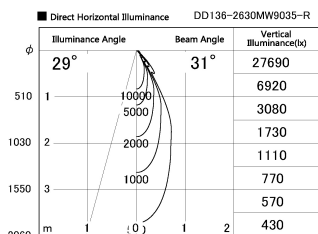

Item no. DD136-2630MW9035-R

Series Name: Cledy versa R-G Antiglare
(DD136-AG-R)

Installation	Recessed mount
Type	Cledy versa R-G Antiglare (DD136-AG-R)
Fixture wattage	23W
Beam angle	31 deg
Color Temp.	3500K
CRI	Ra>90
Luminous	2435 lm
Body	Die-cast aluminum alloy
Body finish	N/A
Trim finish	White
Reflector finish	Mirror
IP Rate	IP20
Light source	COB module
Input Voltage	AC220~240V
Dimming Type	Non-Dimmable
Certificate	CE, CCC
Cut Hole	150mm