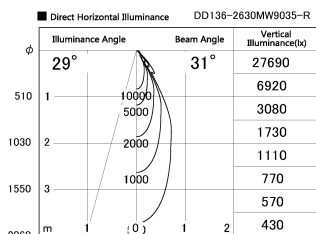

Item no. DD136-2630MW9035-R

Series Name: Cledy versa R-G Antiglare
(DD136-AG-R)

Installation	Recessed mount
Type	Cledy versa R-G Antiglare (DD136-AG-R)
Fixture wattage	23W
Beam angle	31 deg
Color Temp.	3500K
CRI	Ra>90
Luminous	2435 lm
Body	Die-cast aluminum alloy
Body finish	N/A
Trim finish	White
Reflector finish	Mirror
IP Rate	IP20
Light source	COB module
Input Voltage	AC220~240V
Dimming Type	Non-Dimmable
Certificate	CE, CCC
Cut Hole	150mm