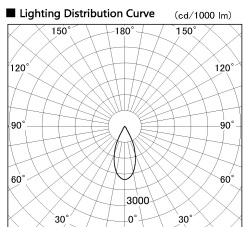

Item no. DD136-2640MW9035-R

Series Name: Cledy versa R-G Antiglare  
(DD136-AG-R)

Installation	Recessed mount
Type	
Fixture wattage	23W
Beam angle	42 deg
Color Temp.	3500K
CRI	Ra>90
Luminous	2417 lm
Body	Die-cast aluminum alloy
Body finish	N/A
Trim finish	White
Reflector finish	Mirror
IP Rate	IP20
Light source	COB module
Input Voltage	AC220~240V
Dimming Type	Non-Dimmable
Certificate	CE, CCC
Cut Hole	150mm