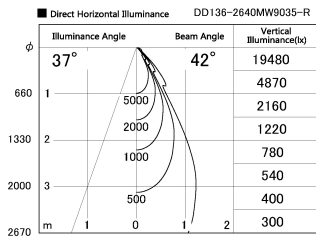

Item no. DD136-2640MW9035-R

Series Name: Cledy versa R-G Antiglare  
(DD136-AG-R)

Installation	Recessed mount
Type	
Fixture wattage	23W
Beam angle	42 deg
Color Temp.	3500K
CRI	Ra>90
Luminous	2417 lm
Body	Die-cast aluminum alloy
Body finish	N/A
Trim finish	White
Reflector finish	Mirror
IP Rate	IP20
Light source	COB module
Input Voltage	AC220~240V
Dimming Type	Non-Dimmable
Certificate	CE, CCC
Cut Hole	150mm