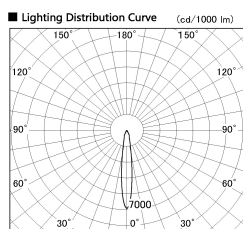

Item no. DD136-2515MW9035-R

Series Name: Cledy versa R-G Antiglare
(DD136-AG-R)

■ Direct Horizontal Illuminance DD136-2515MW9035-R

φ	Illuminance Angle	Beam Angle	Vertical Illuminance (lx)
	14°	14°	50620
240			12660
480			5620
730			3160
980			2020
			1410
			1030
			790

Installation	Recessed mount
Type	Cledy versa R-G Antiglare (DD136-AG-R)
Fixture wattage	23W
Beam angle	14 deg
Color Temp.	3500K
CRI	Ra>90
Luminous	1823 lm
Body	Die-cast aluminum alloy
Body finish	N/A
Trim finish	White
Reflector finish	Mirror
IP Rate	IP20
Light source	COB module
Input Voltage	AC220~240V
Dimming Type	Non-Dimmable
Certificate	CE, CCC
Cut Hole	125mm