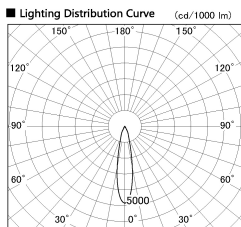

Item no. DD136-2520MW9035-R

Series Name: Cledy versa R-G Antiglare
(DD136-AG-R)

■ Direct Horizontal Illuminance DD136-2520MW9035-R

φ	Illuminance Angle	Beam Angle	Vertical Illuminance (lx)
350	20°	21°	41730
700			10430
1050			4640
1410			2610
			1670
			1160
			850
			650

Installation	Recessed mount
Type	Cledy versa R-G Antiglare (DD136-AG-R)
Fixture wattage	23W
Beam angle	21 deg
Color Temp.	3500K
CRI	Ra>90
Luminous	2142 lm
Body	Die-cast aluminum alloy
Body finish	N/A
Trim finish	White
Reflector finish	Mirror
IP Rate	IP20
Light source	COB module
Input Voltage	AC220~240V
Dimming Type	Non-Dimmable
Certificate	CE, CCC
Cut Hole	125mm