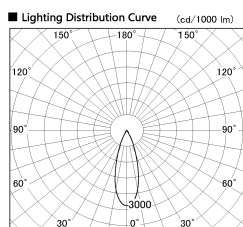

Item no. DD136-2530MW9035-R

Series Name: Cledy versa R-G Antiglare
(DD136-AG-R)

Installation	Recessed mount
Type	Cledy versa R-G Antiglare (DD136-AG-R)
Fixture wattage	23W
Beam angle	32 deg
Color Temp.	3500K
CRI	Ra>90
Luminous	2195 lm
Body	Die-cast aluminum alloy
Body finish	N/A
Trim finish	White
Reflector finish	Mirror
IP Rate	IP20
Light source	COB module
Input Voltage	AC220~240V
Dimming Type	Non-Dimmable
Certificate	CE, CCC
Cut Hole	125mm