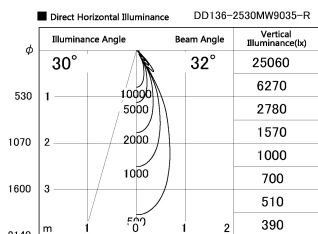

Item no. DD136-2530MW9035-R

Series Name: Cledy versa R-G Antiglare
(DD136-AG-R)

Installation	Recessed mount
Type	Cledy versa R-G Antiglare (DD136-AG-R)
Fixture wattage	23W
Beam angle	32 deg
Color Temp.	3500K
CRI	Ra>90
Luminous	2195 lm
Body	Die-cast aluminum alloy
Body finish	N/A
Trim finish	White
Reflector finish	Mirror
IP Rate	IP20
Light source	COB module
Input Voltage	AC220~240V
Dimming Type	Non-Dimmable
Certificate	CE, CCC
Cut Hole	125mm