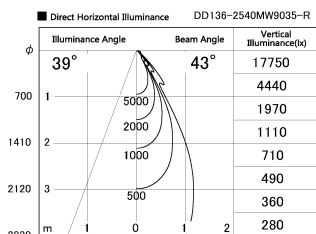

Item no. DD136-2540MW9035-R

Series Name: Cledy versa R-G Antiglare
(DD136-AG-R)

Installation	Recessed mount
Type	Cledy versa R-G Antiglare (DD136-AG-R)
Fixture wattage	23W
Beam angle	43 deg
Color Temp.	3500K
CRI	Ra>90
Luminous	2232 lm
Body	Die-cast aluminum alloy
Body finish	N/A
Trim finish	White
Reflector finish	Mirror
IP Rate	IP20
Light source	COB module
Input Voltage	AC220~240V
Dimming Type	Non-Dimmable
Certificate	CE, CCC
Cut Hole	125mm