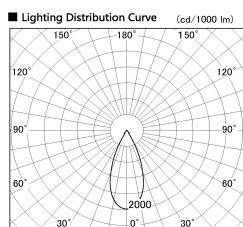

Item no. DD136-2540MW9035-R

Series Name: Cledy versa R-G Antiglare
(DD136-AG-R)

Installation	Recessed mount
Type	Cledy versa R-G Antiglare (DD136-AG-R)
Fixture wattage	23W
Beam angle	43 deg
Color Temp.	3500K
CRI	Ra>90
Luminous	2232 lm
Body	Die-cast aluminum alloy
Body finish	N/A
Trim finish	White
Reflector finish	Mirror
IP Rate	IP20
Light source	COB module
Input Voltage	AC220~240V
Dimming Type	Non-Dimmable
Certificate	CE, CCC
Cut Hole	125mm