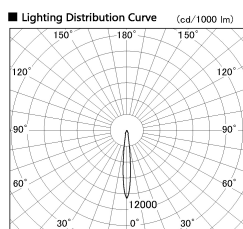

Item no. DD136-2015MW9035-R

Series Name: Cledy versa R-G Antiglare
(DD136-AG-R)

| | |
|------------------|---|
| Installation | Recessed mount |
| Type | Cledy versa R-G Antiglare (DD136-AG-R) |
| Fixture wattage | 20W |
| Beam angle | 12 deg |
| Color Temp. | 3500K |
| CRI | Ra>90 |
| Luminous | 1441 lm |
| Body | Die-cast aluminum alloy |
| Body finish | N/A |
| Trim finish | White |
| Reflector finish | Mirror |
| IP Rate | IP20 |
| Light source | COB module |
| Input Voltage | AC220~240V |
| Dimming Type | Non-Dimmable |
| Certificate | CE, CCC |
| Cut Hole | 125mm |

Direct Horizontal Illuminance DD136-2015MW9035-R

| φ | Illuminance Angle | Beam Angle | Vertical Illuminance (lx) |
|-----|-------------------|------------|---------------------------|
| 190 | 11° | 12° | 59540 |
| 1 | | | 14890 |
| | | | 6620 |
| 380 | | | 3720 |
| 2 | | | 2380 |
| 570 | | | 1650 |
| 3 | | | 1220 |
| 770 | | | 930 |
| m | 1, 2 | 1, 2 | |