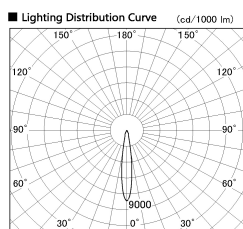

Item no. DD136-2020MW9035-R

Series Name: Cledy versa R-G Antiglare
(DD136-AG-R)

Installation	Recessed mount
Type	Cledy versa R-G Antiglare (DD136-AG-R)
Fixture wattage	20W
Beam angle	15 deg
Color Temp.	3500K
CRI	Ra>90
Luminous	1670 lm
Body	Die-cast aluminum alloy
Body finish	N/A
Trim finish	White
Reflector finish	Mirror
IP Rate	IP20
Light source	COB module
Input Voltage	AC220~240V
Dimming Type	Non-Dimmable
Certificate	CE, CCC
Cut Hole	125mm

■ Direct Horizontal Illuminance DD136-2020MW9035-R

φ	Illuminance Angle	Beam Angle	Vertical Illuminance (lx)
1	15°	15°	53750
260			13440
			5970
520			3360
			2150
780			1490
			1100
1050			840