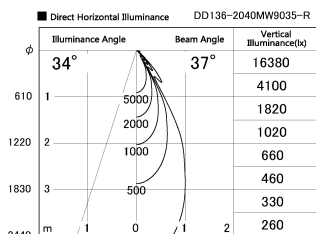

Item no. DD136-2040MW9035-R

Series Name: Cledy versa R-G Antiglare  
(DD136-AG-R)

Installation	Recessed mount
Type	Cledy versa R-G Antiglare (DD136-AG-R)
Fixture wattage	20W
Beam angle	37 deg
Color Temp.	3500K
CRI	Ra>90
Luminous	1741 lm
Body	Die-cast aluminum alloy
Body finish	N/A
Trim finish	White
Reflector finish	Mirror
IP Rate	IP20
Light source	COB module
Input Voltage	AC220~240V
Dimming Type	Non-Dimmable
Certificate	CE, CCC
Cut Hole	125mm