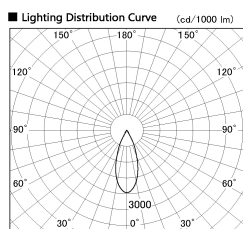

Item no. DD136-2040MW9035-R

Series Name: Cledy versa R-G Antiglare  
(DD136-AG-R)

Installation	Recessed mount
Type	Cledy versa R-G Antiglare (DD136-AG-R)
Fixture wattage	20W
Beam angle	37 deg
Color Temp.	3500K
CRI	Ra>90
Luminous	1741 lm
Body	Die-cast aluminum alloy
Body finish	N/A
Trim finish	White
Reflector finish	Mirror
IP Rate	IP20
Light source	COB module
Input Voltage	AC220~240V
Dimming Type	Non-Dimmable
Certificate	CE, CCC
Cut Hole	125mm