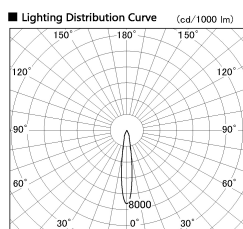

Item no. DD136-1915MW9035-R

Series Name: Cledy versa R-G Antiglare
(DD136-AG-R)

Installation	Recessed mount
Type	Cledy versa R-G Antiglare (DD136-AG-R)
Fixture wattage	18.6W
Beam angle	15 deg
Color Temp.	3500K
CRI	Ra>90
Luminous	1321 lm
Body	Die-cast aluminum alloy
Body finish	N/A
Trim finish	White
Reflector finish	Mirror
IP Rate	IP20
Light source	COB module
Input Voltage	AC220~240V
Dimming Type	Non-Dimmable
Certificate	CE, CCC
Cut Hole	100mm

Direct Horizontal Illuminance DD136-1915MW9035-R

φ	Illuminance Angle	Beam Angle	Vertical Illuminance (lx)		
260	15°	15°	39310		
1			9830		
520			4370		
2			2460		
780			1570		
3			1090		
1050			800		
m	1	0	1	2	610