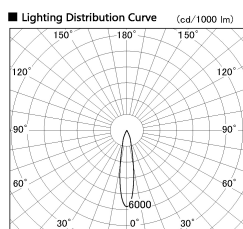

Item no. DD136-1920MW9035-R

Series Name: Cledy versa R-G Antiglare  
(DD136-AG-R)

■ Direct Horizontal Illuminance DD136-1920MW9035-R

φ	Illuminance Angle	Beam Angle	Vertical Illuminance (lx)		
330	19°	19°	32180		
1			8050		
660			3580		
2			2010		
1000			1290		
3			890		
1330			660		
m	1	0	1	2	500

Installation	Recessed mount
Type	Cledy versa R-G Antiglare (DD136-AG-R)
Fixture wattage	18.6W
Beam angle	19 deg
Color Temp.	3500K
CRI	Ra>90
Luminous	1386 lm
Body	Die-cast aluminum alloy
Body finish	N/A
Trim finish	White
Reflector finish	Mirror
IP Rate	IP20
Light source	COB module
Input Voltage	AC220~240V
Dimming Type	Non-Dimmable
Certificate	CE, CCC
Cut Hole	100mm