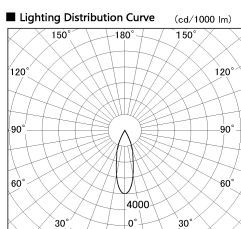

Item no. DD136-1930MW9035-R

Series Name: Cledy versa R-G Antiglare  
(DD136-AG-R)

Installation	Recessed mount
Type	Cledy versa R-G Antiglare (DD136-AG-R)
Fixture wattage	18.6W
Beam angle	29 deg
Color Temp.	3500K
CRI	Ra>90
Luminous	1518 lm
Body	Die-cast aluminum alloy
Body finish	N/A
Trim finish	White
Reflector finish	Mirror
IP Rate	IP20
Light source	COB module
Input Voltage	AC220~240V
Dimming Type	Non-Dimmable
Certificate	CE, CCC
Cut Hole	100mm