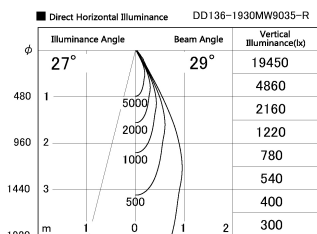

Item no. DD136-1930MW9035-R

Series Name: Cledy versa R-G Antiglare  
(DD136-AG-R)

Installation	Recessed mount
Type	Cledy versa R-G Antiglare (DD136-AG-R)
Fixture wattage	18.6W
Beam angle	29 deg
Color Temp.	3500K
CRI	Ra>90
Luminous	1518 lm
Body	Die-cast aluminum alloy
Body finish	N/A
Trim finish	White
Reflector finish	Mirror
IP Rate	IP20
Light source	COB module
Input Voltage	AC220~240V
Dimming Type	Non-Dimmable
Certificate	CE, CCC
Cut Hole	100mm