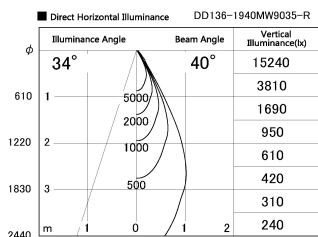

Item no. DD136-1940MW9035-R

Series Name: Cledy versa R-G Antiglare
(DD136-AG-R)

Installation	Recessed mount
Type	Cledy versa R-G Antiglare (DD136-AG-R)
Fixture wattage	18.6W
Beam angle	40 deg
Color Temp.	3500K
CRI	Ra>90
Luminous	1545 lm
Body	Die-cast aluminum alloy
Body finish	N/A
Trim finish	White
Reflector finish	Mirror
IP Rate	IP20
Light source	COB module
Input Voltage	AC220~240V
Dimming Type	Non-Dimmable
Certificate	CE, CCC
Cut Hole	100mm