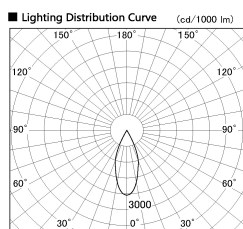

Item no. DD136-1940MW9035-R

Series Name: Cledy versa R-G Antiglare
(DD136-AG-R)

Installation	Recessed mount
Type	Cledy versa R-G Antiglare (DD136-AG-R)
Fixture wattage	18.6W
Beam angle	40 deg
Color Temp.	3500K
CRI	Ra>90
Luminous	1545 lm
Body	Die-cast aluminum alloy
Body finish	N/A
Trim finish	White
Reflector finish	Mirror
IP Rate	IP20
Light source	COB module
Input Voltage	AC220~240V
Dimming Type	Non-Dimmable
Certificate	CE, CCC
Cut Hole	100mm