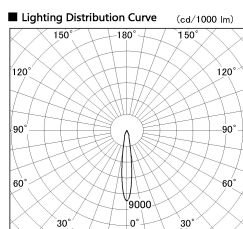

Item no. DD136-1115MW9035-R

Series Name: Cledy versa R-G Antiglare
(DD136-AG-R)

Installation	Recessed mount
Type	Cledy versa R-G Antiglare (DD136-AG-R)
Fixture wattage	10.5W
Beam angle	15 deg
Color Temp.	3500K
CRI	Ra>90
Luminous	809 lm
Body	Die-cast aluminum alloy
Body finish	N/A
Trim finish	White
Reflector finish	Mirror
IP Rate	IP20
Light source	COB module
Input Voltage	AC220~240V
Dimming Type	Non-Dimmable
Certificate	CE, CCC
Cut Hole	100mm

■ Direct Horizontal Illuminance DD136-1115MW9035-R

φ	Illuminance Angle	Beam Angle	Vertical Illuminance (lx)
240	14°	15°	26010
1			6500
			2890
490	2		1630
2			1040
730	3		720
3			530
980	m	1	410
		2	