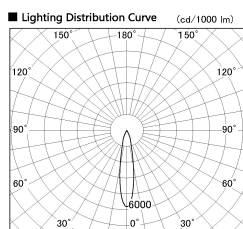

Item no. DD136-1120MW9035-R

Series Name: Cledy versa R-G Antiglare
(DD136-AG-R)

Installation	Recessed mount
Type	Cledy versa R-G Antiglare (DD136-AG-R)
Fixture wattage	10.5W
Beam angle	19 deg
Color Temp.	3500K
CRI	Ra>90
Luminous	851 lm
Body	Die-cast aluminum alloy
Body finish	N/A
Trim finish	White
Reflector finish	Mirror
IP Rate	IP20
Light source	COB module
Input Voltage	AC220~240V
Dimming Type	Non-Dimmable
Certificate	CE, CCC
Cut Hole	100mm

■ Direct Horizontal Illuminance DD136-1120MW9035-R

φ	Illuminance Angle	Beam Angle	Vertical Illuminance (lx)
330	19°	19°	19760
1			4940
660	2		2200
1000	3		1230
1330	m	0	790
		1	550
		2	400
			310