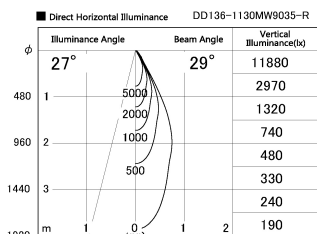

Item no. DD136-1130MW9035-R

Series Name: Cledy versa R-G Antiglare  
(DD136-AG-R)

Installation	Recessed mount
Type	Cledy versa R-G Antiglare (DD136-AG-R)
Fixture wattage	10.5W
Beam angle	29 deg
Color Temp.	3500K
CRI	Ra>90
Luminous	927 lm
Body	Die-cast aluminum alloy
Body finish	N/A
Trim finish	White
Reflector finish	Mirror
IP Rate	IP20
Light source	COB module
Input Voltage	AC220~240V
Dimming Type	Non-Dimmable
Certificate	CE, CCC
Cut Hole	100mm