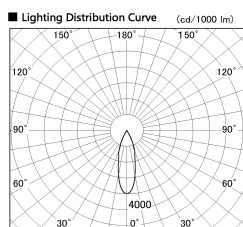

Item no. DD136-1130MW9035-R

Series Name: Cledy versa R-G Antiglare  
(DD136-AG-R)

Installation	Recessed mount
Type	Cledy versa R-G Antiglare (DD136-AG-R)
Fixture wattage	10.5W
Beam angle	29 deg
Color Temp.	3500K
CRI	Ra>90
Luminous	927 lm
Body	Die-cast aluminum alloy
Body finish	N/A
Trim finish	White
Reflector finish	Mirror
IP Rate	IP20
Light source	COB module
Input Voltage	AC220~240V
Dimming Type	Non-Dimmable
Certificate	CE, CCC
Cut Hole	100mm