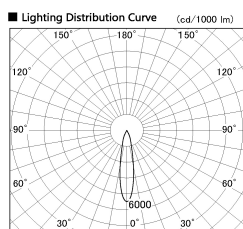

Item no. DD136-0820MW9035-R

Series Name: Cledy versa R-G Antiglare
(DD136-AG-R)

| | |
|------------------|-------------------------------------------|
| Installation | Recessed mount |
| Type | Cledy versa R-G Antiglare (DD136-AG-R) |
| Fixture wattage | 7.5W |
| Beam angle | 20deg |
| Color Temp. | 3500K |
| CRI | Ra>90 |
| Luminous | 573 lm |
| Body | Die-cast aluminum alloy |
| Body finish | N/A |
| Trim finish | White |
| Reflector finish | Mirror |
| IP Rate | IP20 |
| Light source | COB module |
| Input Voltage | AC220~240V |
| Dimming Type | Non-Dimmable |
| Certificate | CE, CCC |
| Cut Hole | 100mm |

■ Direct Horizontal Illuminance DD136-0820MW9035-R

| Illuminance Angle | Beam Angle | Vertical Illuminance (lx) |
|-------------------|------------|---------------------------|
| 20° | 20° | 12400 |
| 350 | 5000 | 3100 |
| 700 | 2000 | 1380 |
| 1050 | 1000 | 780 |
| 1410 | 500 | 500 |
| | 340 | 340 |
| | 250 | 250 |
| | 190 | 190 |