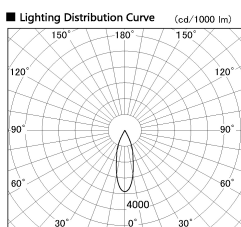

Item no. DD136-0830MW9035-R

Series Name: Cledy versa R-G Antiglare
(DD136-AG-R)

Installation	Recessed mount
Type	Cledy versa R-G Antiglare (DD136-AG-R)
Fixture wattage	7.5W
Beam angle	30deg
Color Temp.	3500K
CRI	Ra>90
Luminous	627 lm
Body	Die-cast aluminum alloy
Body finish	N/A
Trim finish	White
Reflector finish	Mirror
IP Rate	IP20
Light source	COB module
Input Voltage	AC220~240V
Dimming Type	Non-Dimmable
Certificate	CE, CCC
Cut Hole	100mm