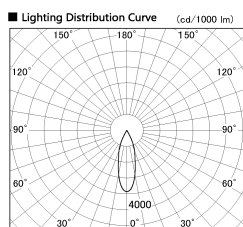

Item no. DD136-0830MW9035-R

Series Name: Cledy versa R-G Antiglare
(DD136-AG-R)

Installation	Recessed mount
Type	Cledy versa R-G Antiglare (DD136-AG-R)
Fixture wattage	7.5W
Beam angle	30deg
Color Temp.	3500K
CRI	Ra>90
Luminous	627 lm
Body	Die-cast aluminum alloy
Body finish	N/A
Trim finish	White
Reflector finish	Mirror
IP Rate	IP20
Light source	COB module
Input Voltage	AC220~240V
Dimming Type	Non-Dimmable
Certificate	CE, CCC
Cut Hole	100mm