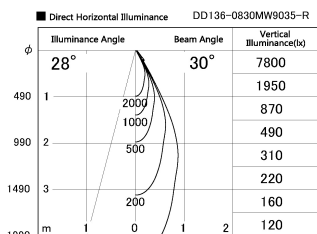

Item no. DD136-0830MW9035-R

Series Name: Cledy versa R-G Antiglare
(DD136-AG-R)

Installation	Recessed mount
Type	Cledy versa R-G Antiglare (DD136-AG-R)
Fixture wattage	7.5W
Beam angle	30deg
Color Temp.	3500K
CRI	Ra>90
Luminous	627 lm
Body	Die-cast aluminum alloy
Body finish	N/A
Trim finish	White
Reflector finish	Mirror
IP Rate	IP20
Light source	COB module
Input Voltage	AC220~240V
Dimming Type	Non-Dimmable
Certificate	CE, CCC
Cut Hole	100mm