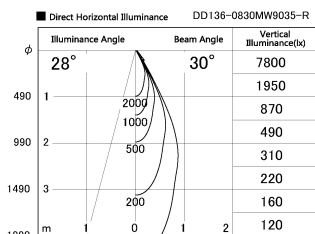

Item no. DD136-0830MW9035-R

Series Name: Cledy versa R-G Antiglare
(DD136-AG-R)

Installation	Recessed mount
Type	Cledy versa R-G Antiglare (DD136-AG-R)
Fixture wattage	7.5W
Beam angle	30deg
Color Temp.	3500K
CRI	Ra>90
Luminous	627 lm
Body	Die-cast aluminum alloy
Body finish	N/A
Trim finish	White
Reflector finish	Mirror
IP Rate	IP20
Light source	COB module
Input Voltage	AC220~240V
Dimming Type	Non-Dimmable
Certificate	CE, CCC
Cut Hole	100mm